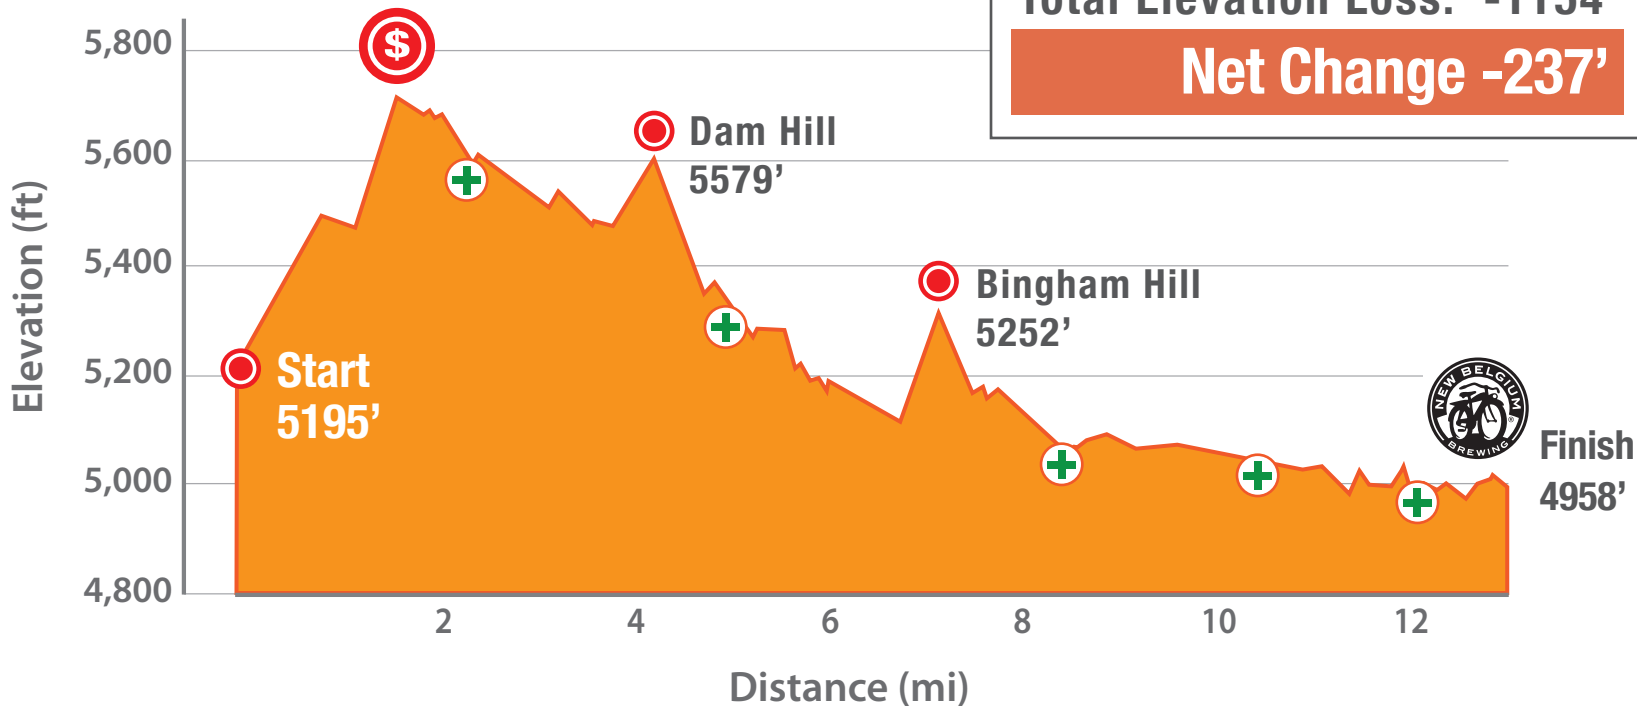

Monster Mountain
1.8 mi - 5688'

Total Elevation Gain: 917'
Total Elevation Loss: -1154'

Net Change -237'

ELEVATION PROFILE | HORSETOOTH HALF MARATHON, 2016